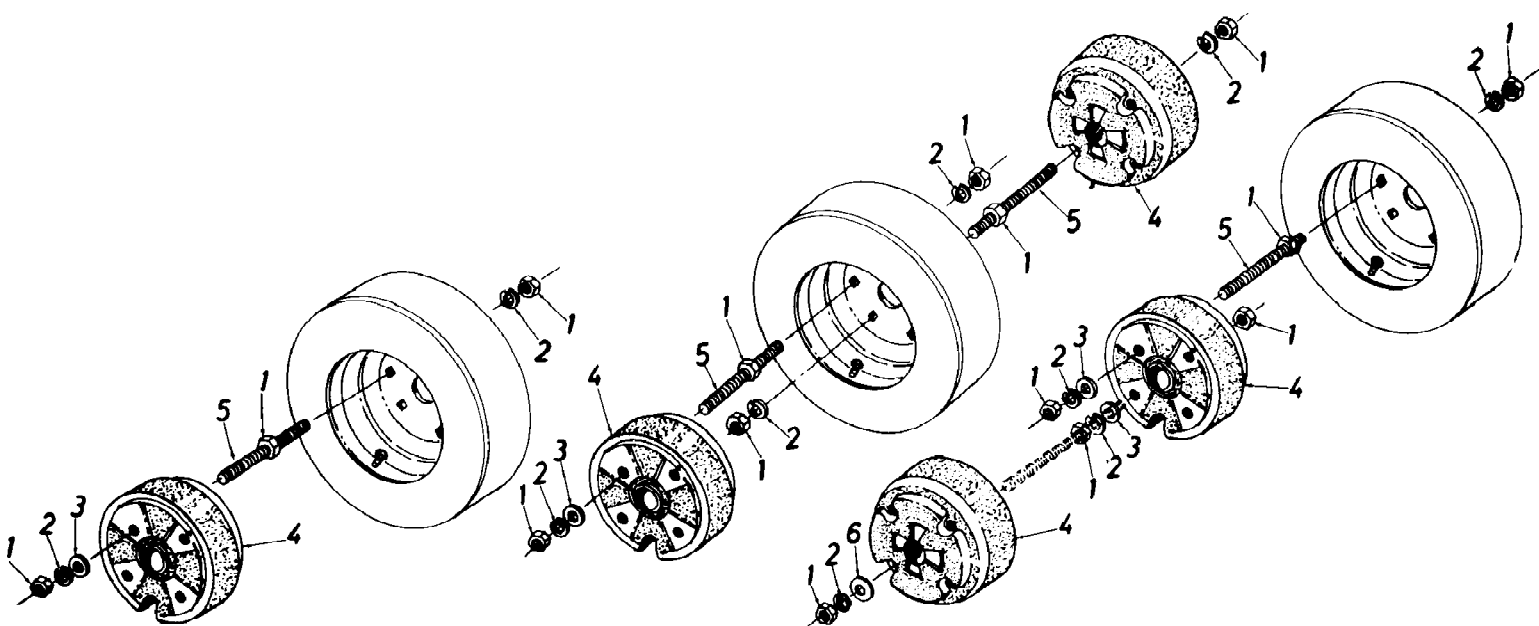

196-784-000 50 Lb. Wheel Weights (1986)
50 Lb. Wheel Weights

196-784-000 50 Lb. Wheel Weights (1986)
50 Lb. Wheel Weights

Page 2 of 2

Ref #	Part Number	Qty	S/P/F	Description
1	712-0206	12	S	Hex Nut 1/2-13Thd.
2	736-0921	8	S	Lock Washer 1/2" I.D.
3	736-0192	4	S	FlatWasher.53" I.D. x.93" O.D.
4	723-0366	2		Wheel Weight
5	711-0543	4		Rod Threaded 1/2-13 x 9.50 Lg.
6	736-0180	4	S	Fl.-Wash. .50" I.D. x 2.00" O.D.